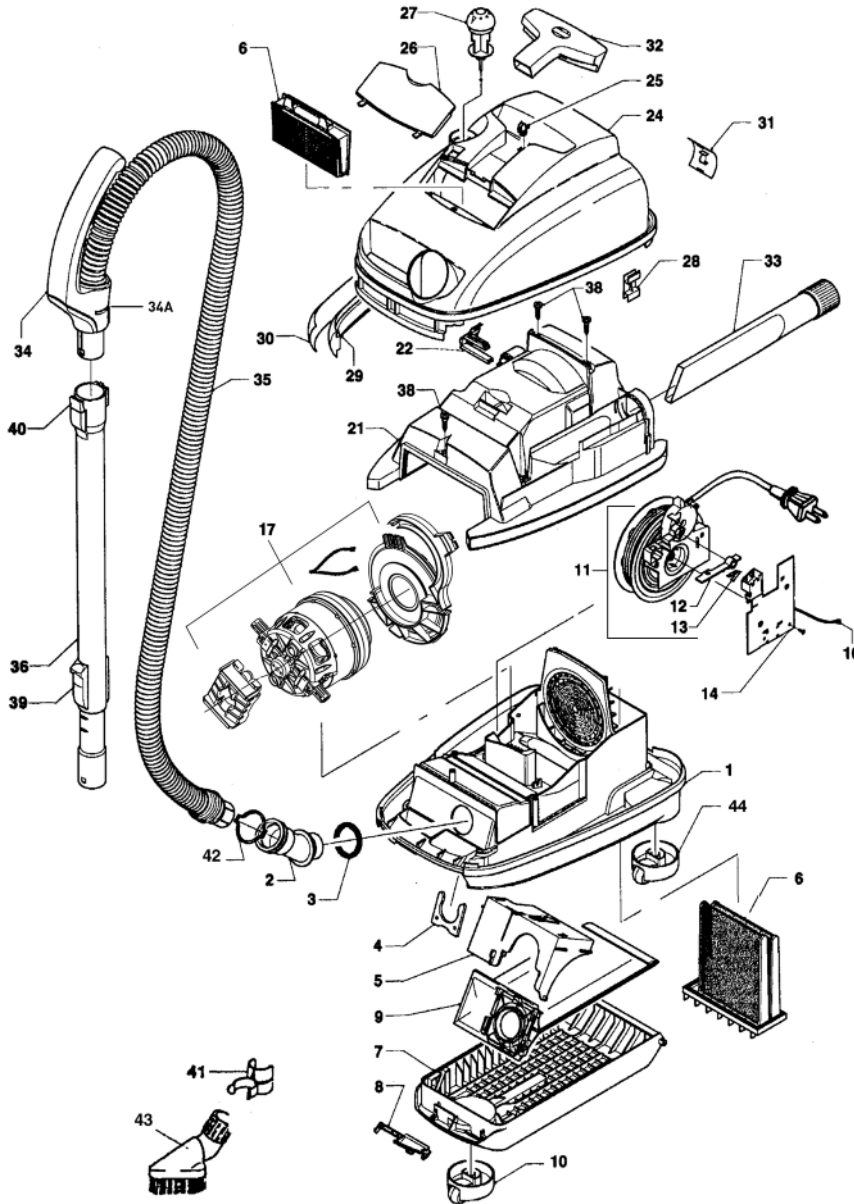

#9679AM K2 Midnight Blue Machine Exceptions

24	6680DB1	Top Casing, K2 midnight blue (25)
26	6424AM	Exhaust filter cover - midnight blue
27	60613GW	On/Off knob - K2 midnight blue
30	6047AM/01	AIRBELT textile - dark gray (incl. pos. 31)
37	7260GS	Kombi nozzle

Turbo Nozzle
standard with
K2 Hunter Green