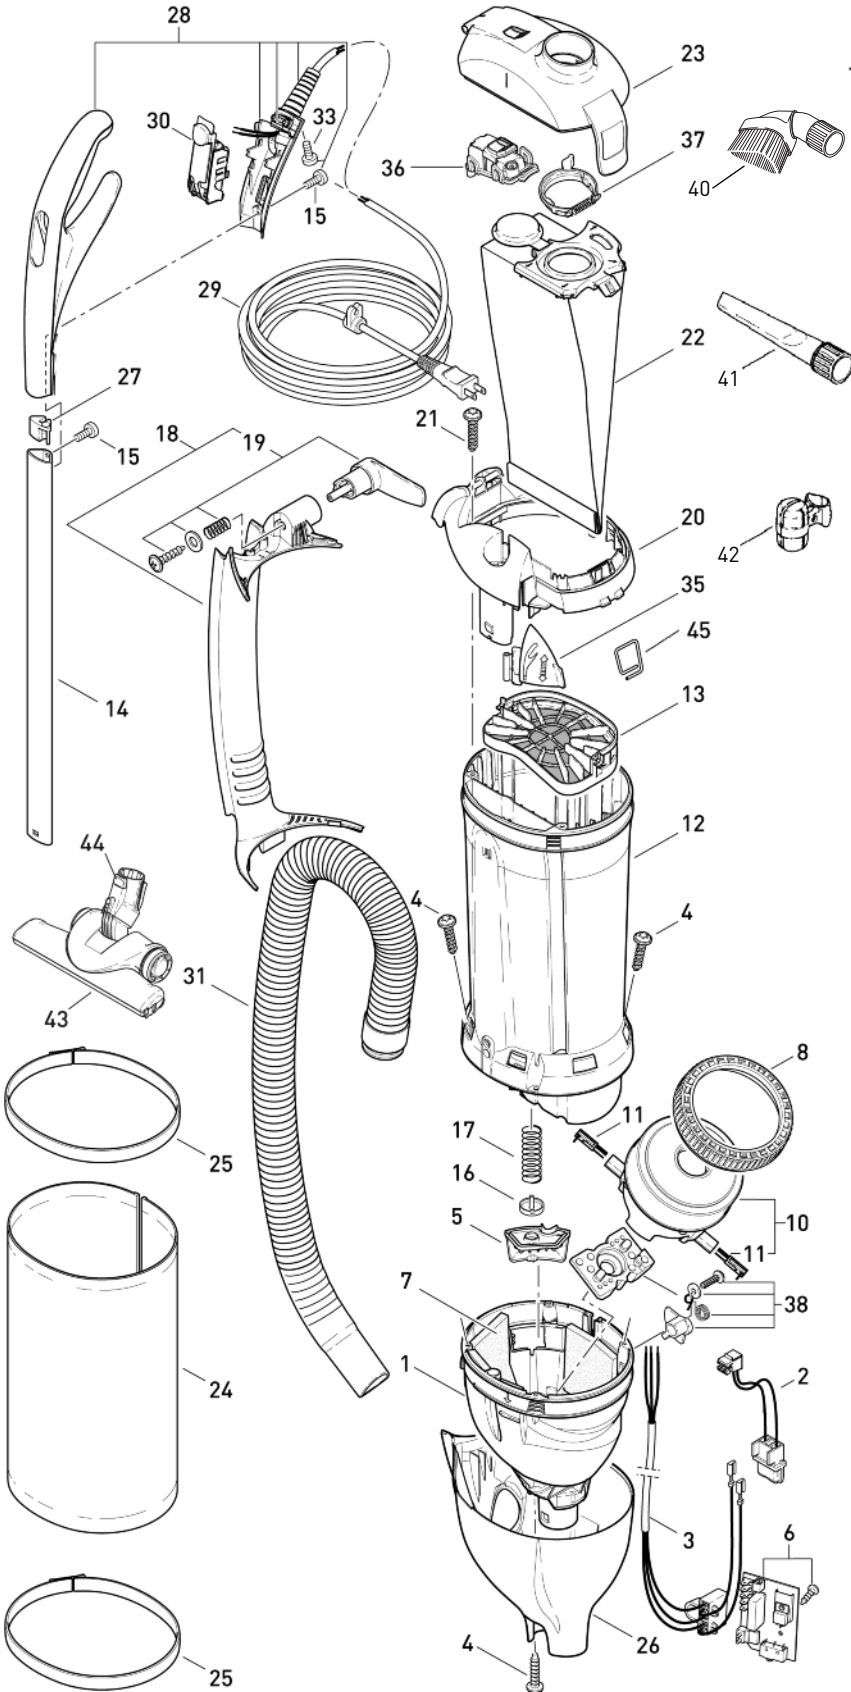

FELIX

Bag Housing with Handle

- #9807AM FELIX Onyx (Black/Silver) - 12 inch
- #9808AM FELIX White (Arctic White) - 12 inch
- #9809AM FELIX Rosso (Red) - 12 inch

9807AM Onyx (Black/Silver) Machine

Pos.	Part #	Description
1	7078GS	Air duct
2	7064	Internal wiring harness ET
3	7071	Internal cable
4	01016	Screw STS 4x16 - T20
5	7056GS	Valve cover
6	7111ER	Printed circuit board 120V
7	7098	Sound insulation
8	1047	VAC motor seal
9	7009	Rubber mounting
10	7041ER	VAC motor 120V
11	05140S	Carbon brush set
12	7143ER	Bag housing
13	7012ER	Motor protection filter
14	7081ER	Handle tube
15	0127	Screw M 4x10K
16	7025	Valve disc
17	7028ER	Valve spring set (old & new)
18	7090SW	Hose duct
19	7027SW	Cable hook
20	7093SW	Cover, bag housing w/35&45 - black
21	01017	Screw STS 4x20 - T20
22	7029ER	Filter bag
23	7091SW	Filter cover - black
24	7095ER04	Exhaust filter
25	7017SB	Exhaust filter clamp - silver
26	7173SE	Lower housing
27	7145GS	Tube plug
28	7164GSSW	Handle complete w/screws
29	7127DG	Cable
30	7038SW	Switch assembly, cpl.
31	7050SB	Hose cpl.
33	0103	Screw C3.9x16
35	7082SW	Handle release lever, cpl
36	7094ER	Filter Indicator, cpl.
37	70180R	Retaining ring w/spring
38	7032ER	Switch lever, cpl.
40	1387GS	Dusting brush - gray black
41	1092SW	Crevice nozzle - black
42	7097SW	Double attachment clip - black
43	7200GS	Premium Parquet Brush
	7207ER	Brush Strip Set (2 pcs. for 7200GS)
44	7212GS	Button cover for 7200GS
45	7024ER	Cover latch spring set

9808AM White (Arctic White) Machine Exceptions

18	7090WE	Hose duct
19	7027WE	Cable hook
20	7093WE	Cover, bag housing w/35&45 - white
23	7091WE	Filter cover - white
24	7095ER11	Exhaust filter
25	7017HG	Exhaust filter clamp - light gray
26	7159WESE	Lower housing - white
28	7164WE	Handle complete w/screws
30	7038WE	Switch assembly, cpl.
35	7082WE	Handle release lever, cpl
41	1092JE	Crevice nozzle - light gray
42	7097WE	Double attachment clip - white

9809AM Rosso (Red) Machine Exceptions

18	7090DR	Hose duct
19	7027DR	Cable hook
20	7093DR	Cover, bag housing w/35&45 - red
23	7091DR	Filter cover - red
24	7095ER12	Exhaust filter
25	7017SB	Exhaust filter clamp - silver
26	7186SE	Lower housing
28	7164GS DR	Handle complete w/screws
30	7038DR	Switch assembly, cpl.
35	7082DR	Handle release lever, cpl
41	1092GS	Crevice nozzle - gray black
42	7097GS	Double attachment clip - gray black