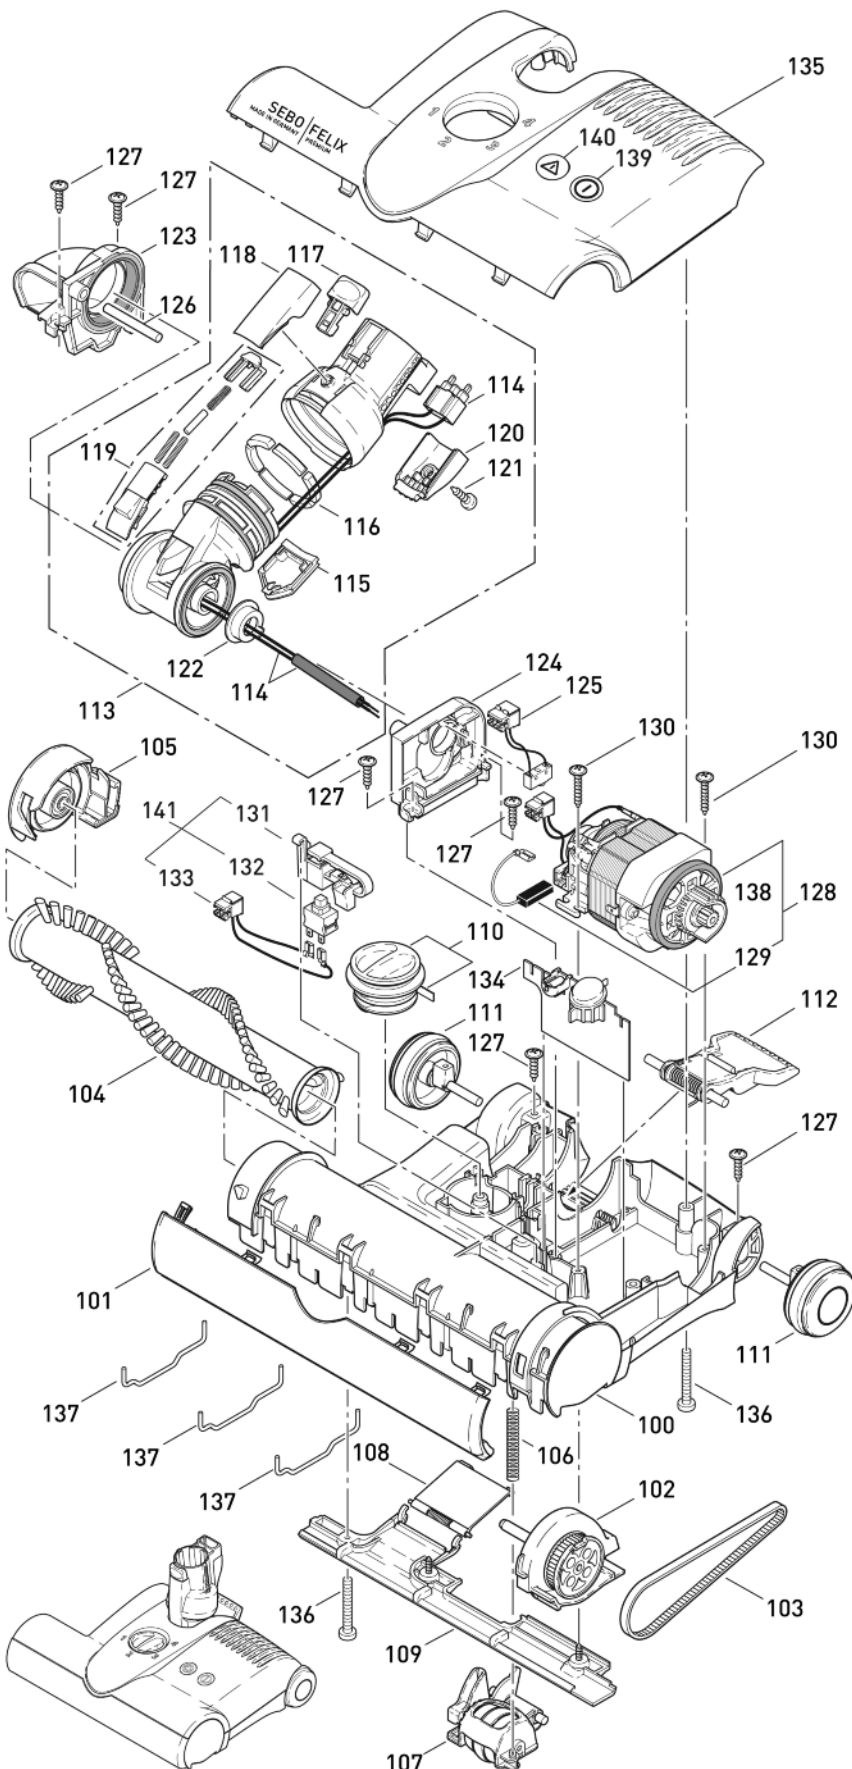

9808AM White (Arctic White) Machine Exceptions

18	7090WE	Hose duct
19	7027WE	Cable hook
20	7093WE	Cover, bag housing w/35&45 - white
23	7091WE	Filter cover - white
24	7095ER11	Exhaust filter
25	7017HG	Exhaust filter clamp - light gray
26	7159WESE	Lower housing - white
28	7164WE	Handle complete w/screws
30	7038WE	Switch assembly, cpl.
35	7082WE	Handle release lever, cpl
41	1092JE	Crevice nozzle - light gray
42	7097WE	Double attachment clip - white

FELIX

Power Head - 12 inch (ET-1)

- #9807AM FELIX Onyx (Black/Silver) - 12 inch
- #9808AM FELIX White (Arctic White) - 12 inch
- #9809AM FELIX Rosso (Red) - 12 inch

9807AM Onyx (Black/Silver) Machine

Pos.	Part #	Description
100	2324GS	Chassis ET-1
101	2302GS	Bumper, cpl.
102	2314GS	Bearing block, left cpl.
103	2923	Belt 333 3M HTDII-6
104	5010AM	Brush roller, cpl.
105	2313GS	Bearing block, right cpl.
106	2929	Spring
107	2316GS	Pile adjustment assembly, cpl.
108	2909VO	Access door w/axle & spring
109	2304GS	Rear bottom plate, cpl.
110	2931SB	Pile adjustment button
111	2306GS	Wheel, cpl.
112	2937OR	Foot pedal w/axle & spring
113	2307GS	Swivel neck assembly, cpl.
114	0876ER	Wiring swivel neck
115	2947GS	Cover, TS-neck
116	2950ER	Segments, TS-neck
117	1737GS	Release button w/leaf spring
118	2952GS	Button cover, TS-neck
119	2945GS	Swivel neck slide
120	2951GS	Socket cover, TS-neck
121	01027	Screw F 3.9x9.5
122	2954	Swivel neck bearing
123	2311	Swivel neck support, right
124	2312	Swivel neck support, left
125	0880	Wiring swivel neck switch
126	2928	Axle
127	01021	Screw F 3.9x13
128	2973ER	Brush motor 120V, 175W w/ pulley
129	05141S	Carbon brush set
130	01020	Screw F 3.9x21
131	2958ER	Lever w/leaf spring
132	05114	Switch 2 - pole
133	0881	Wire
134	2684ER	Printed circuit board - 175W
135	2360SWSE	Power head cover
136	0176TL	Screw AM 4x30
137	5402	Wire tie
138	2319	Motor pulley
139	2957	On/Off button/lens
140	2956	Brush light lens
141	2959ER	Switch cpl (131-133)